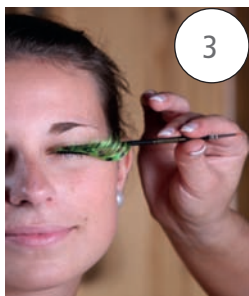

Attaching false eyelashes is very easy if you follow a few simple rules:

Preparation
First, remove make-up from the eyelids.

Step 1
Carefully remove the eyelashes from the box. Thinly apply the eyelash glue to the edge of the lashes. Briefly allow the glue to dry.

Step 2
Place the lashes directly on the edge of the lashes on the top eyelid.

Step 3
With the help of a brush handle, carefully press the lashes so that they are firmly attached to the edge of the lashes on the top eyelid.

Tip: It always looks great if you subsequently apply a thin stroke of eyeliner on the top lid.